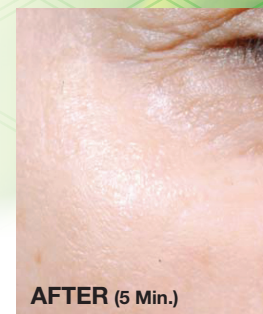

AFTER (5 Min.)

Scan here for additional info using a QR code reader on your smart phone