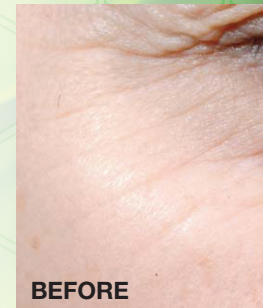

New Product

INTENSE FIRMING Complex Anti-wrinkle Serum

am pm

Recapture your youth with the most advanced mega doses of Peptides and Antioxidants available in the market.

Achieve the appearance of reduced muscle contractions with “Neuro/Toxin-Like Peptides”.

Firms and rejuvenates skin with Collagen Boosting Peptides, providing immediate and long-lasting firming and tightening effects.

BENEFITS:

- **STIMULATES COLLAGEN / ELASTIN**
- **CONTAINS PEPTIDE COMPLEX**
- **CONTAINS HYALURONIC ACID**
- **HYDRATES, FIRMS AND PLUMPS SKIN**
- **REDUCES THE APPEARANCE OF FINE LINES AND WRINKLES**